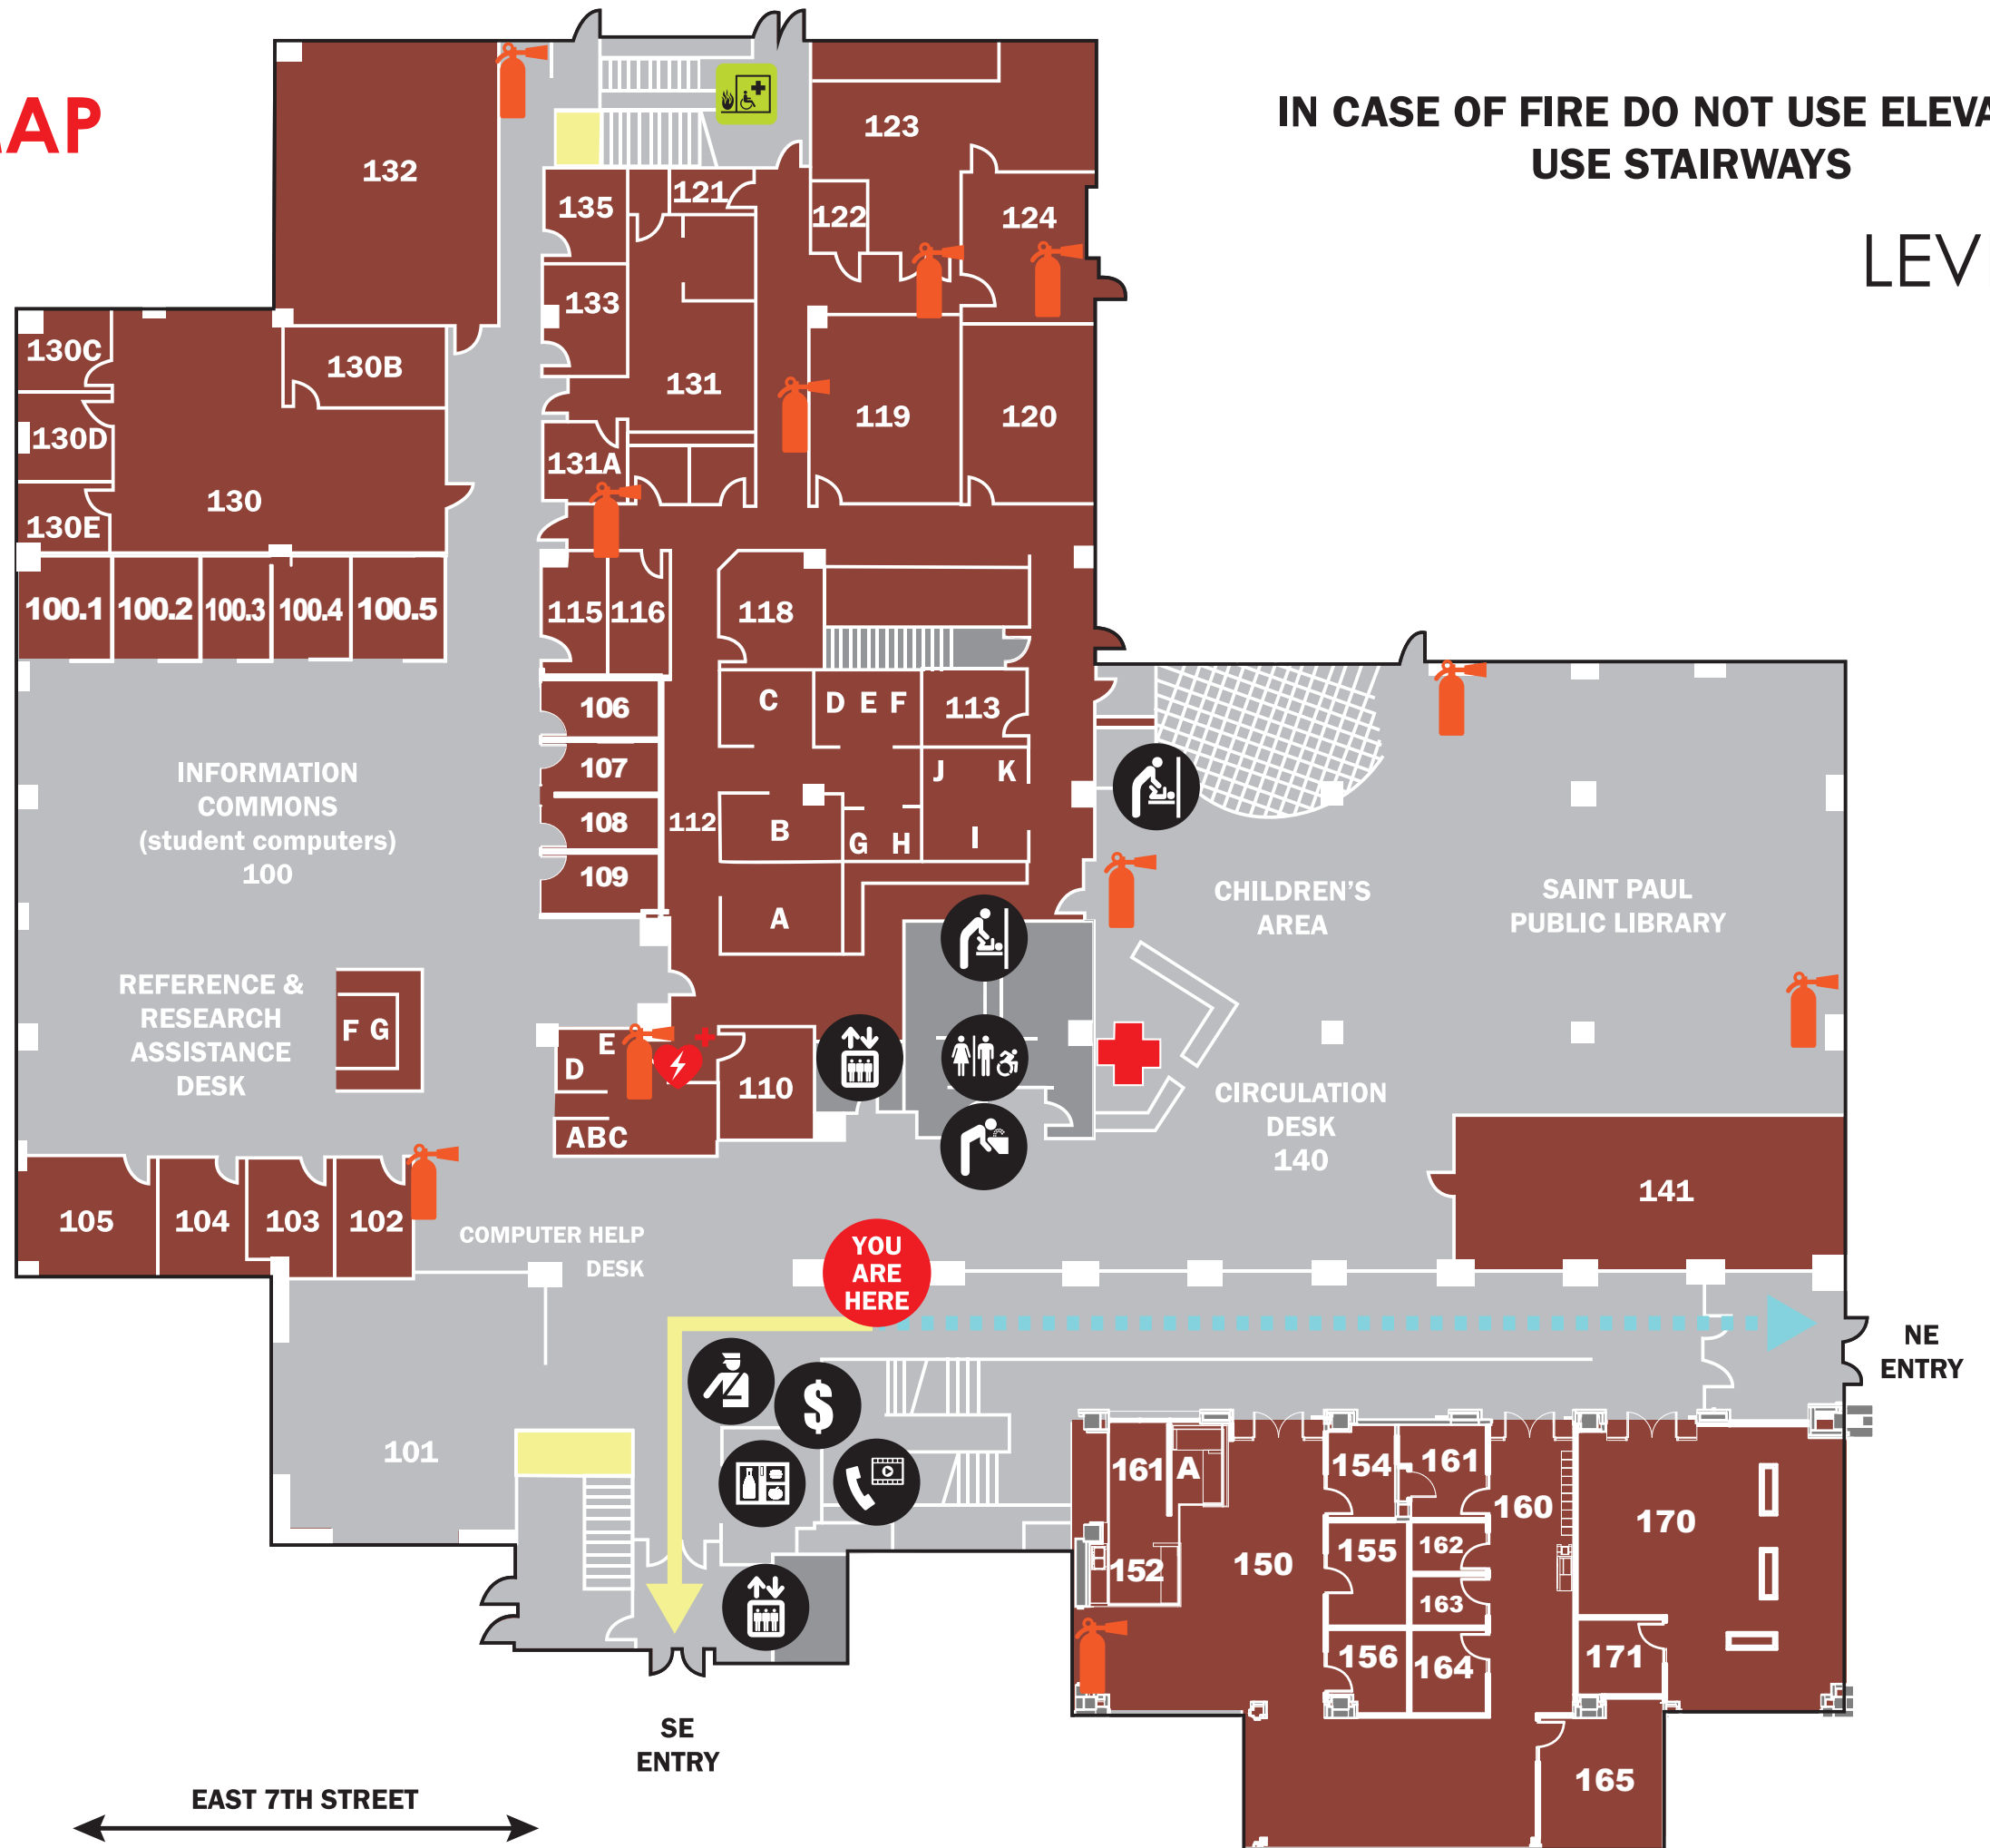

EVACUATION MAP

LIBRARY

IN CASE OF FIRE DO NOT USE ELEVATORS
USE STAIRWAYS

LEVEL 1

- You Are Here
- Primary Evacuation
- Secondary Evacuation
- Stairs
- Fire Pull Station
- Fire Extinguisher
- First Aid Kit
- AED/Narcan
- Area Of Rescue

EAST 7TH STREET

EVACUATION MAP

LIBRARY

IN CASE OF FIRE DO NOT USE ELEVATORS
USE STAIRWAYS

LEVEL 1

- You Are Here
- Primary Evacuation
- Secondary Evacuation
- Stairs
- Fire Pull Station
- Fire Extinguisher
- First Aid Kit
- AED/Narcan
- Area Of Rescue

EVACUATION MAP

LIBRARY

**IN CASE OF FIRE DO NOT USE ELEVATORS
USE STAIRWAYS**

LEVEL 1

- You Are Here
- Primary Evacuation
- Secondary Evacuation
- Stairs
- Fire Pull Station
- Fire Extinguisher
- First Aid Kit
- AED/Narcan
- Area Of Rescue