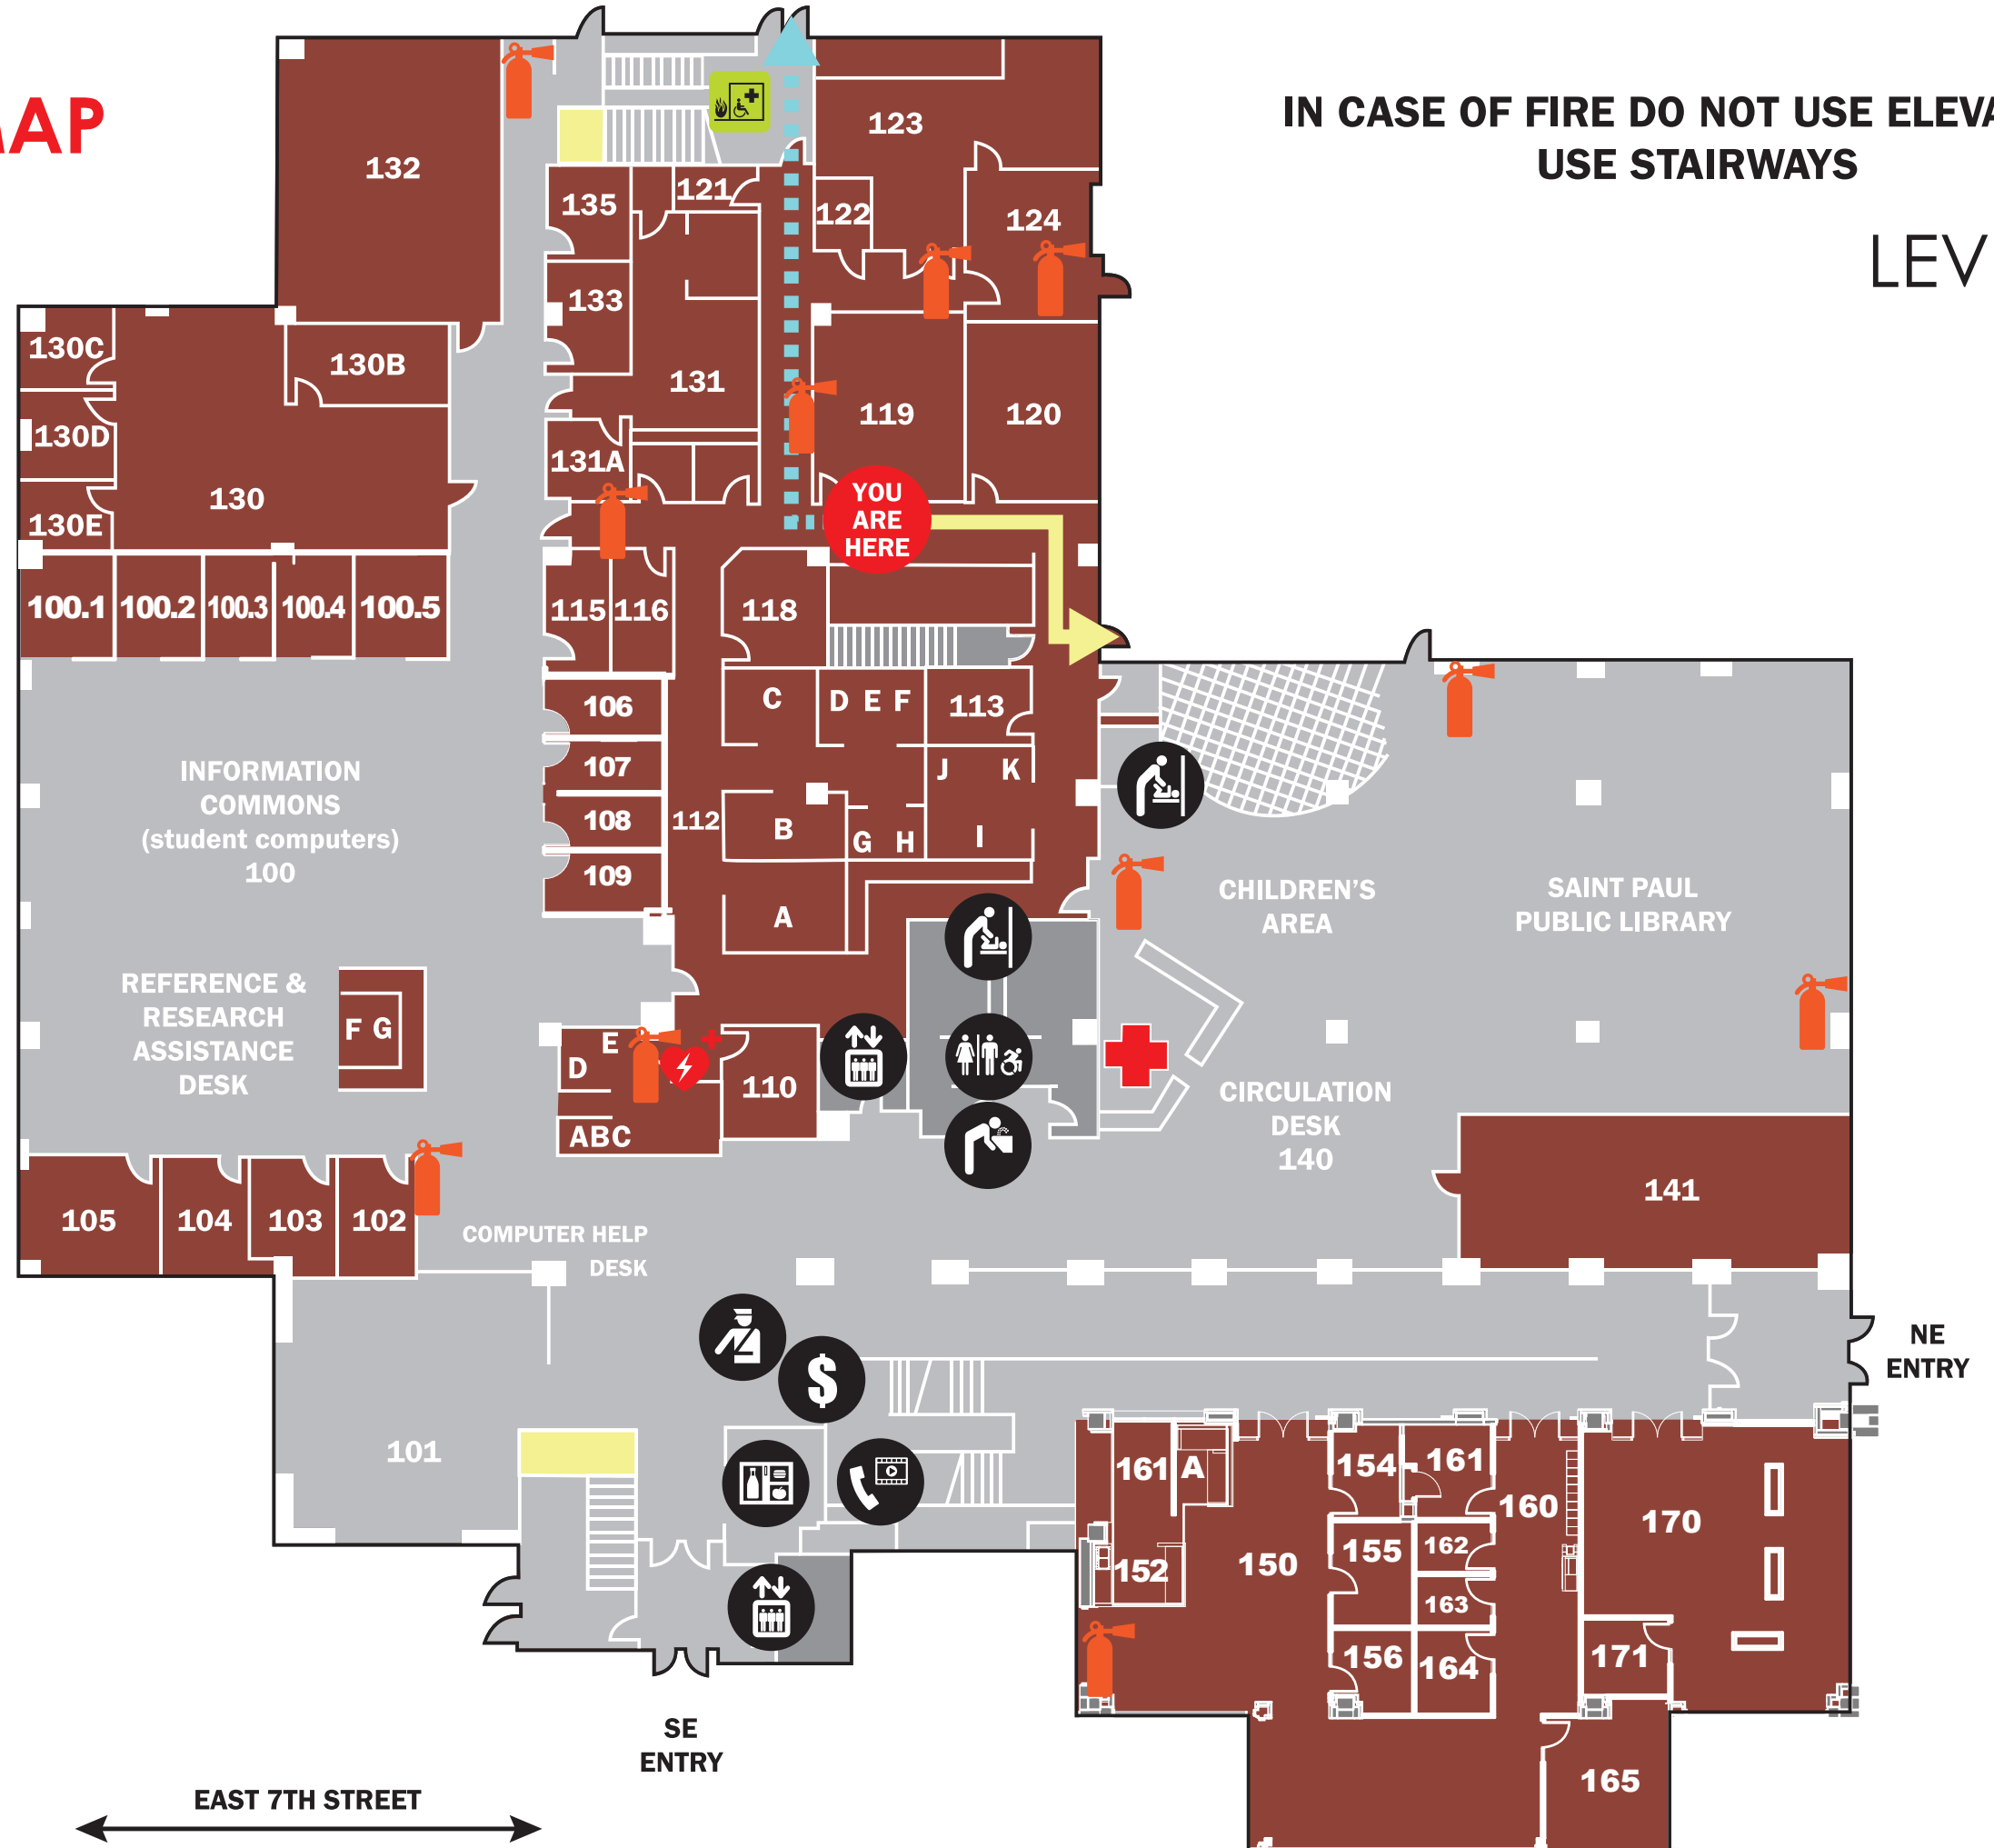

EVACUATION MAP

LIBRARY

IN CASE OF FIRE DO NOT USE ELEVATORS
USE STAIRWAYS

LEVEL 1

- You Are Here
- Primary Evacuation
- Secondary Evacuation
- Stairs
- Fire Pull Station
- Fire Extinguisher
- First Aid Kit
- AED/Narcan
- Area Of Rescue

EAST 7TH STREET

EVACUATION MAP

LIBRARY

IN CASE OF FIRE DO NOT USE ELEVATORS
USE STAIRWAYS

LEVEL 1

- You Are Here
- Primary Evacuation
- Secondary Evacuation
- Stairs
- Fire Pull Station
- Fire Extinguisher
- First Aid Kit
- AED/Narcan
- Area Of Rescue

EVACUATION MAP

LIBRARY

**IN CASE OF FIRE DO NOT USE ELEVATORS
USE STAIRWAYS**

LEVEL 1

- You Are Here
- Primary Evacuation
- Secondary Evacuation
- Stairs
- Fire Pull Station
- Fire Extinguisher
- First Aid Kit
- AED/Narcan
- Area Of Rescue